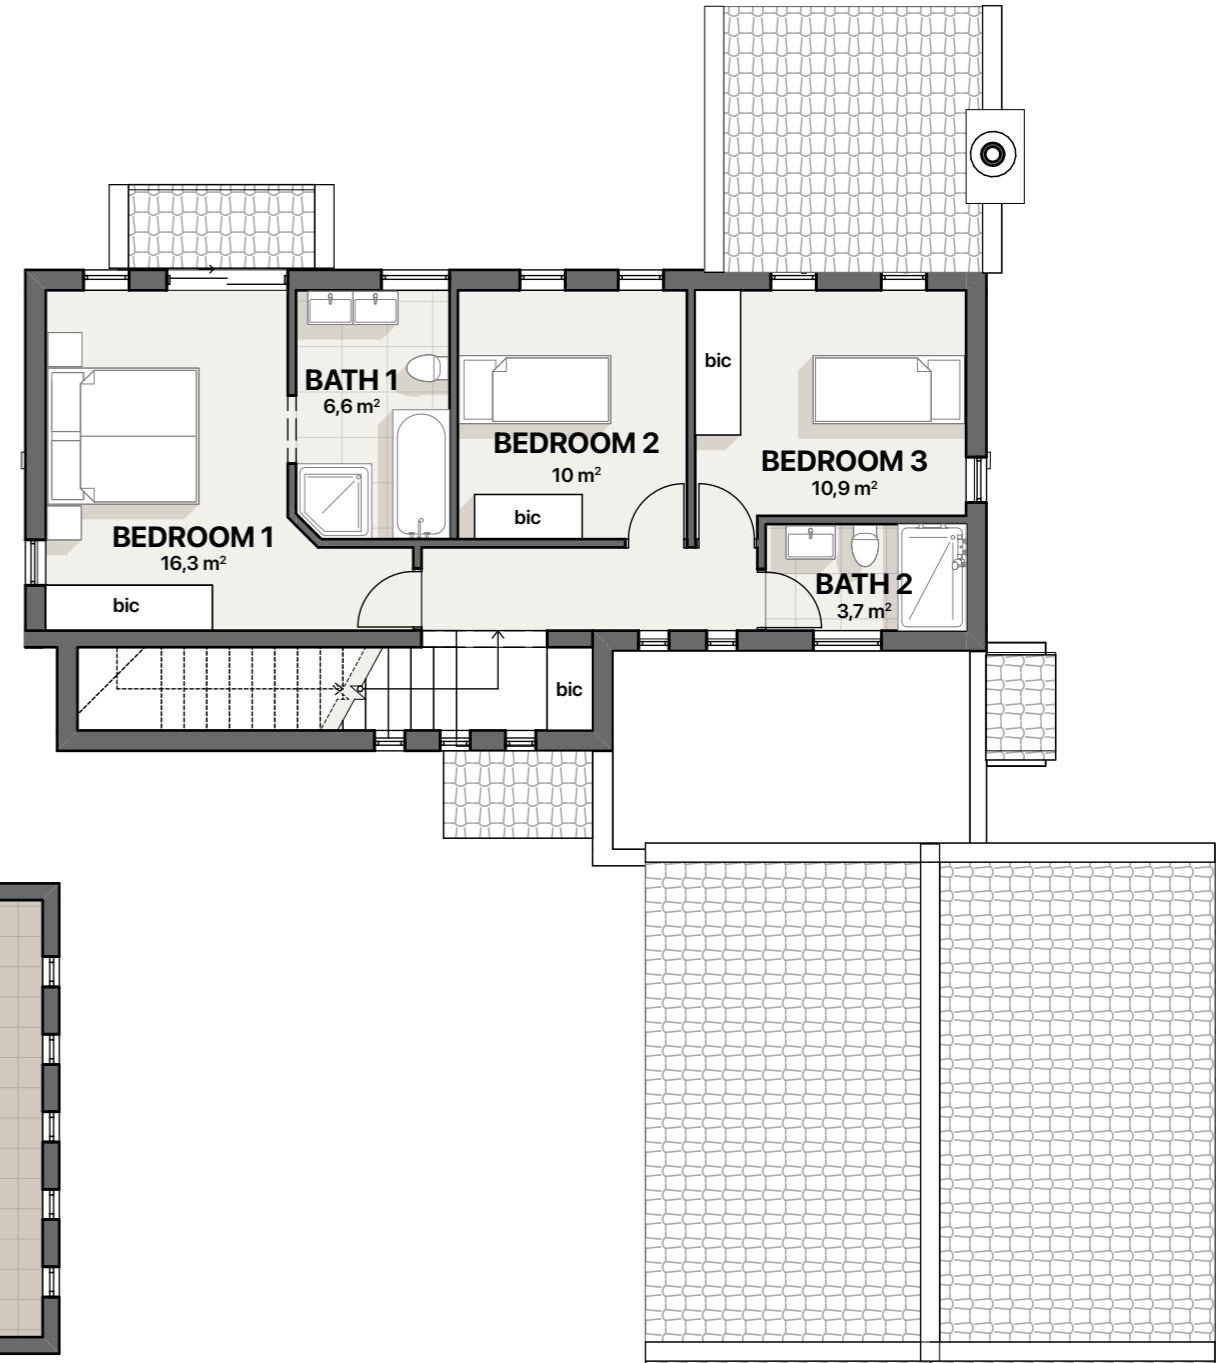

AVIANTO
ESTATE

ANNO 1850

Verona

GROUND FLOOR

FIRST FLOOR

UNIT B-3

**3 BEDROOM,
2 BATHROOM**

[209 m²]

GROUND FLOOR 135 m²

Main House 85 m²
Garage 40 m²
Covered Patio 10 m²

FIRST FLOOR 74 m²

Main House 74 m²