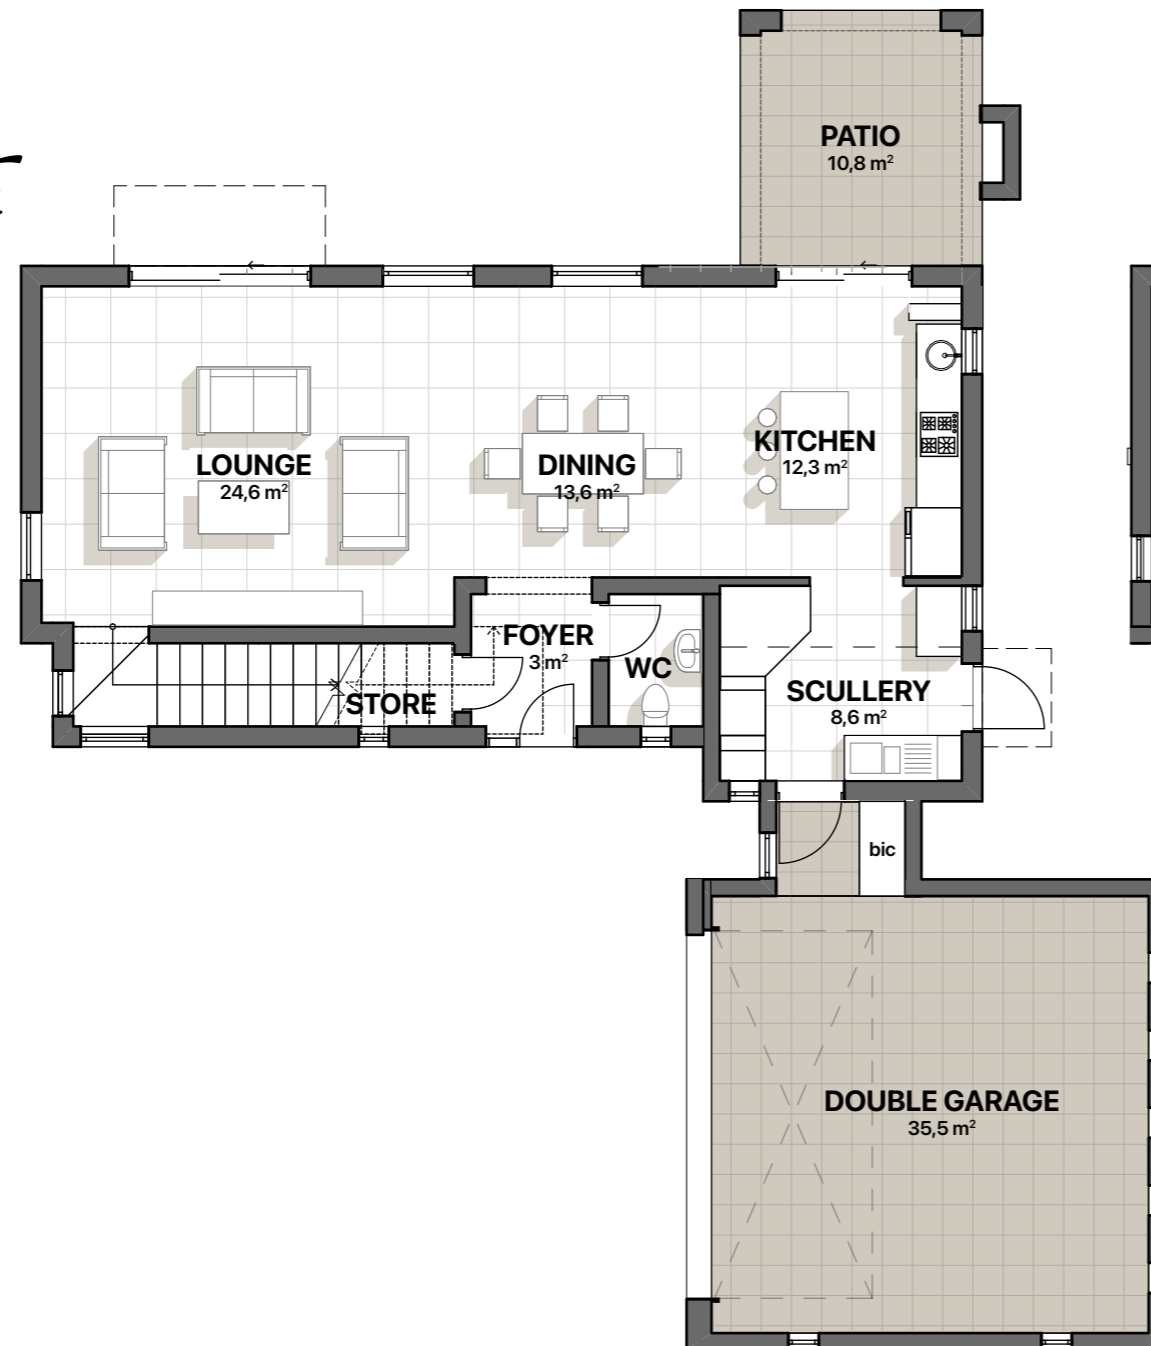

AVIANTO
ESTATE

ANNO 1850

Verona

GROUND FLOOR

FIRST FLOOR

UNIT B-3

**3 BEDROOM,
2 BATHROOM**

[209 m²]

GROUND FLOOR 135 m²

Main House 85 m²
Garage 40 m²
Covered Patio 10 m²

FIRST FLOOR 74 m²

Main House 74 m²