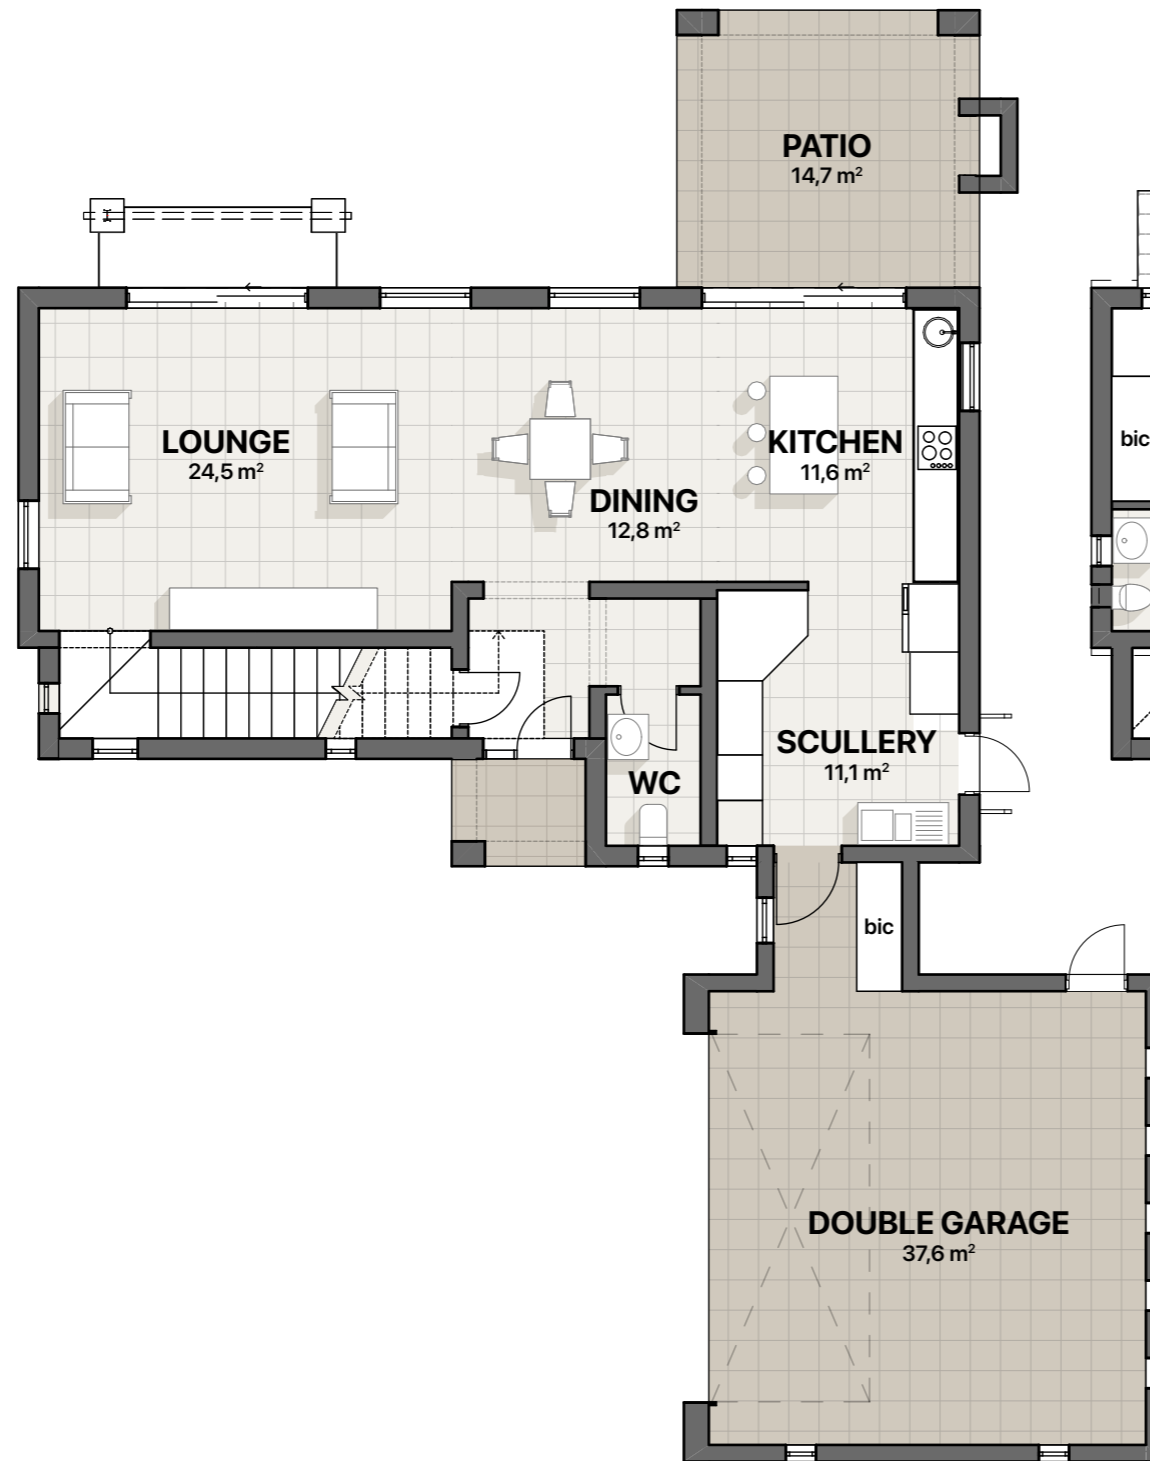

AVIANTO
ESTATE

ANNO 1850

Verona

GROUND FLOOR

FIRST FLOOR

UNIT B-1

**4 BEDROOM,
3 BATHROOM**

[223 m²]

GROUND FLOOR 145 m²

Main House 88 m²
Garage 44 m²
Covered Patio 15 m²

FIRST FLOOR 78 m²

Main House 78 m²