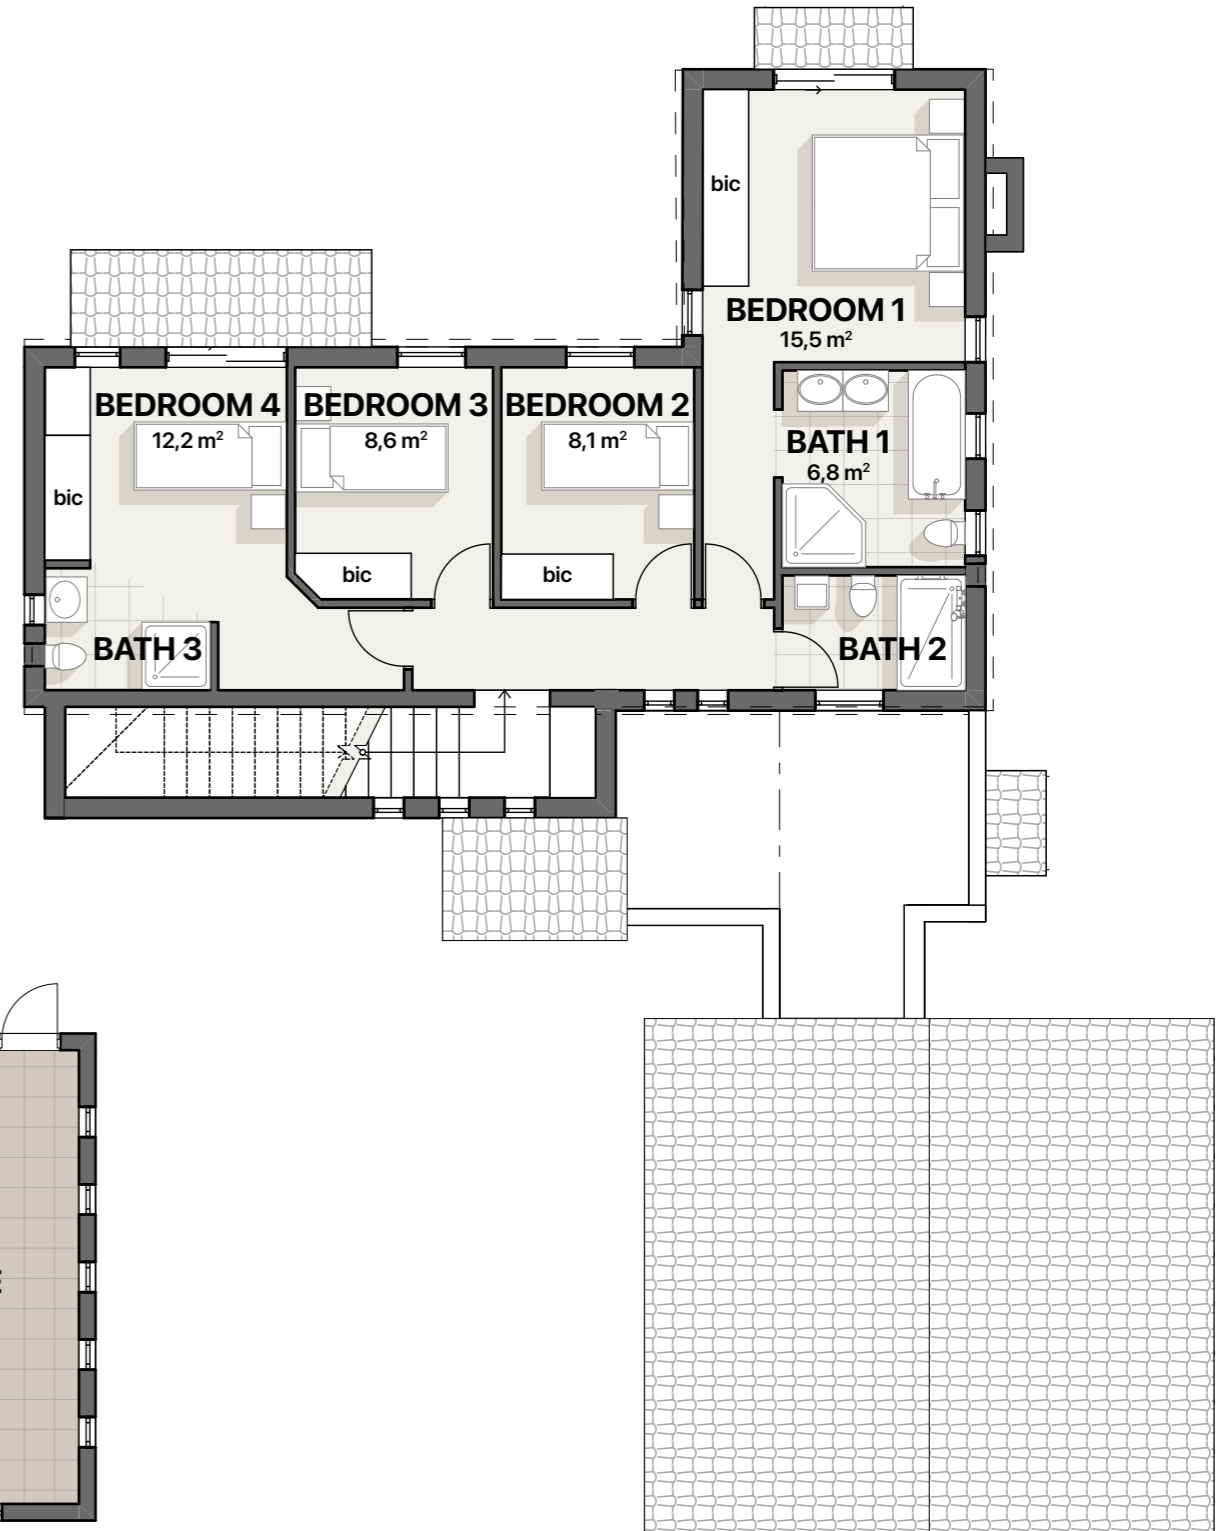

AVIANTO
ESTATE

ANNO 1850

Verona

GROUND FLOOR

FIRST FLOOR

UNIT B-1

**4 BEDROOM,
3 BATHROOM**

[223 m²]

GROUND FLOOR 145 m²

Main House 88 m²
Garage 44 m²
Covered Patio 15 m²

FIRST FLOOR 78 m²

Main House 78 m²